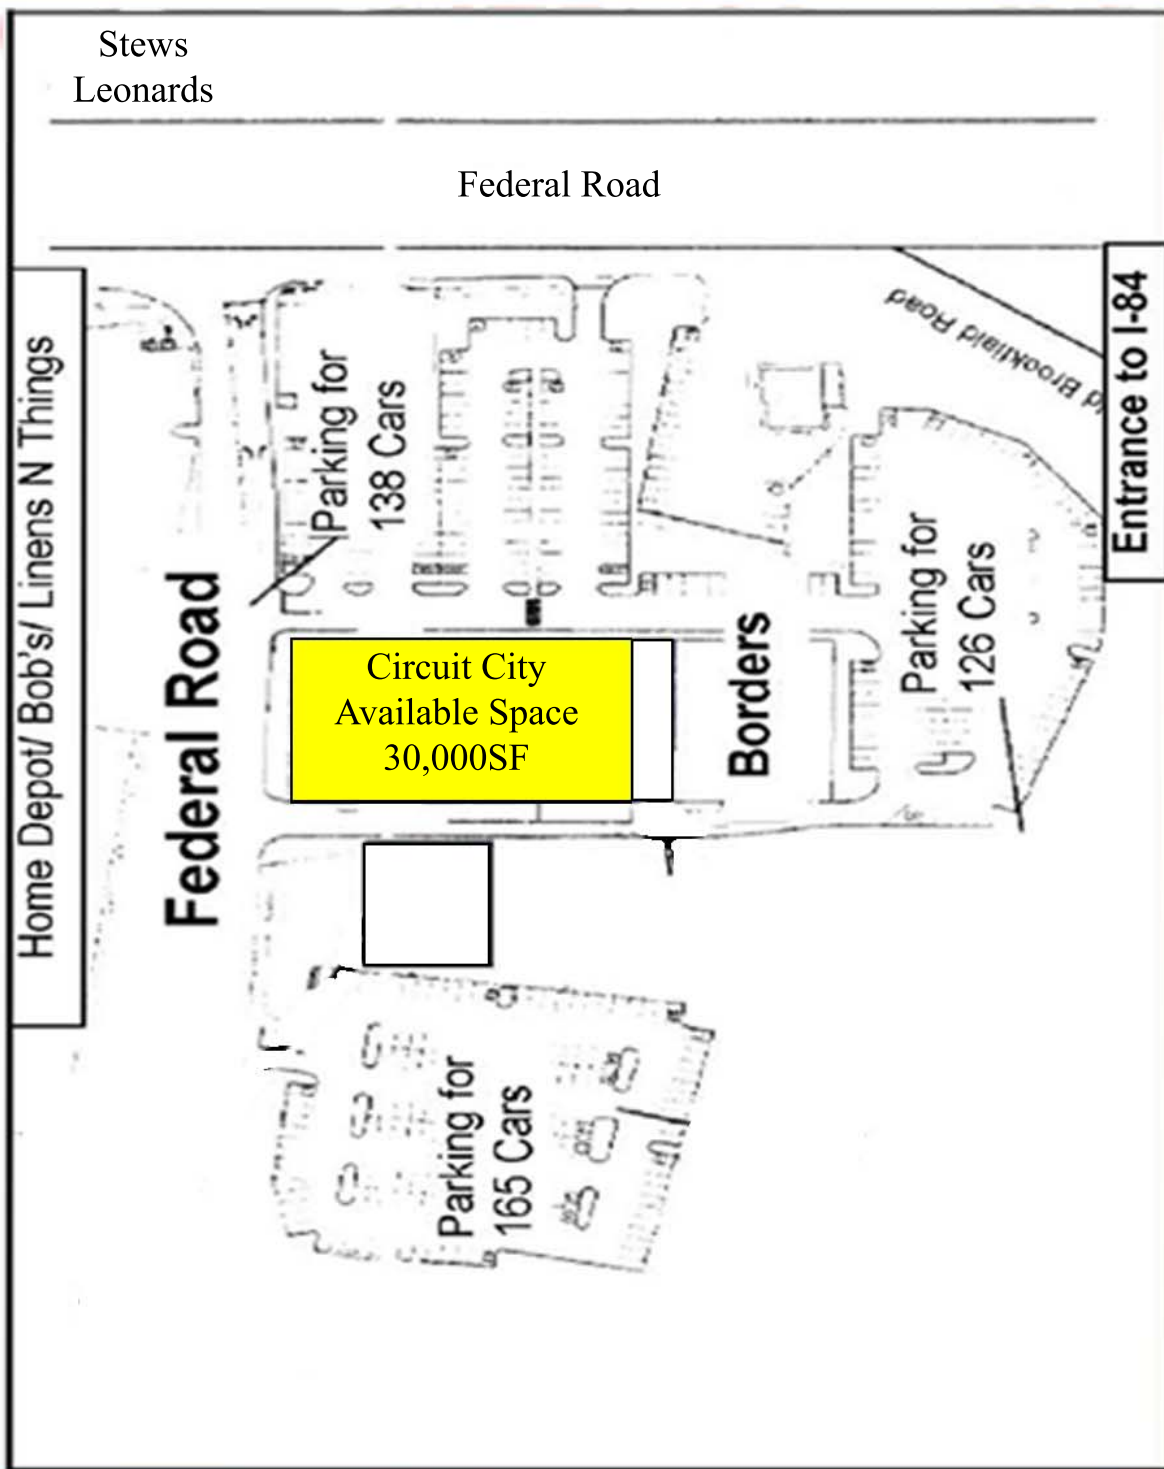

Danbury, Connecticut

Circuit City S.C. - Federal Road

Michael Antkies Retail Real Estate

226 Great Hill Road, Ridgefield, CT 06877

CONTACT - Michael Antkies (203) 438-9525

Fax: (203) 894-8434 MAntkies@Antkies.com