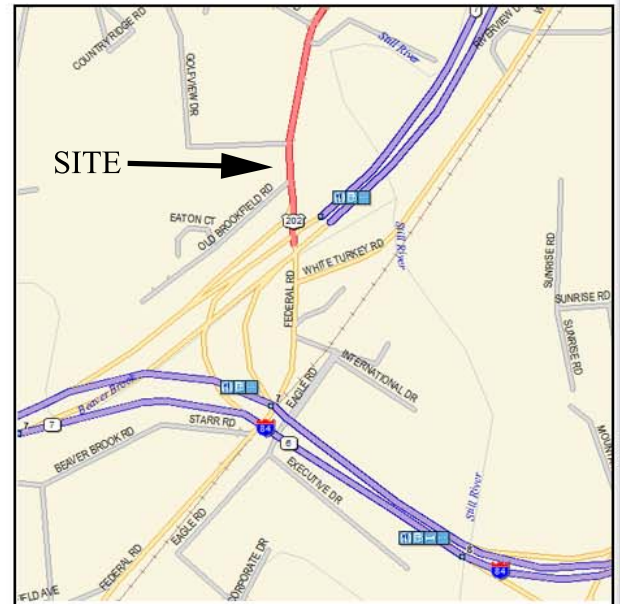

Danbury, Connecticut

Circuit City S.C. - Federal Road

**FOR LEASE
30,000 SF**

For Lease: 30,000 SF (214' X 135')
GLA 75,000 SF

Remarks: Across from Stew Leonard's
429 Parking Spaces -
(Elevated Parking in Rear)
Division of Space Possible
Top Plyon Billing

Demographics:

Radius	3 Miles	5 Miles	10 Miles
Population	53,223	97,647	186,917
Med. HH Income	\$75,279	\$84,858	\$94,440
Per Capita Inc.	\$32,363	\$34,892	\$38,131

Michael Antkies Retail Real Estate
226 Great Hill Road, Ridgefield, CT 06877